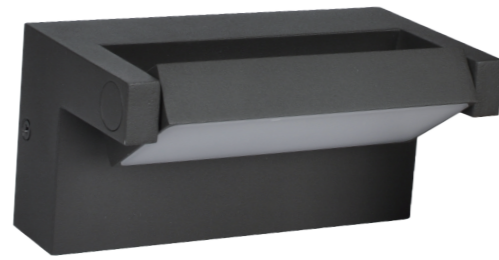

Voltage: 220-240V
IP: IP54
Lifespan: > 3 years
CE RoHS ISO9001-2008
ERP Certification

Item No	Power	CCT	Lumen	A	B	C
17505	10W	3000/4000/6000K	720LM	150	84	76

Voltage: 220-240V
IP: IP54
Lifespan: > 3 years
CE RoHS ISO9001-2008
ERP Certification

Item No	Power	CCT	Lumen	A	B	C
17506-380	10W	3000/4000/6000K	720LM	150	107	380
17506-580	10W	3000/4000/6000K	720LM	150	107	580
17506-780	10W	3000/4000/6000K	720LM	150	107	780