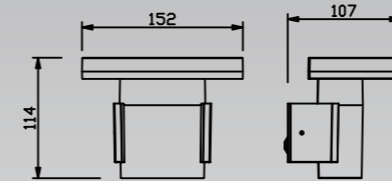

Glory

Voltage: 220-240V

IP: IP54

Lifespan: > 3 years

CE RoHS ISO9001-2008

ERP Certification

Item No	Power	CCT	Lumen	A	B	C
17901	10W	3000/4000/6000K	720LM	215	180	150

Rainbow

Voltage: 220-240V

IP: IP54

Lifespan: > 3 years

CE RoHS ISO9001-2008

ERP Certification

Item No	Power	CCT	Lumen	A	B	C
17801	10W	3000/4000/6000K	720LM	152	107	114

Voltage: 220-240V

IP: IP54

Lifespan: > 3 years

CE RoHS ISO9001-2008

ERP Certification

Item No	Power	CCT	Lumen	A	B
17902-380	10W	3000/4000/6000K	720LM	180	380
17902-580	10W	3000/4000/6000K	720LM	180	580
17902-780	10W	3000/4000/6000K	720LM	180	780

Voltage: 220-240V

IP: IP54

Lifespan: > 3 years

CE RoHS ISO9001-2008

ERP Certification

Item No	Power	CCT	Lumen	A	B	C
17801	10W	3000/4000/6000K	720LM	152	60	87
17802-380	10W	3000/4000/6000K	720LM	152	107	380
17802-580	10W	3000/4000/6000K	720LM	152	107	580
17802-780	10W	3000/4000/6000K	720LM	152	107	780