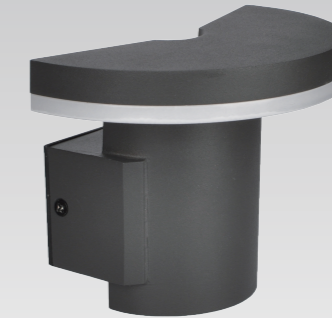

Rainbow

Voltage: 220-240V

IP: IP54

Lifespan: > 3 years

CE RoHS ISO9001-2008

ERP Certification

Item No	Power	CCT	Lumen	A	B	C
17801	10W	3000/4000/6000K	720LM	152	107	114