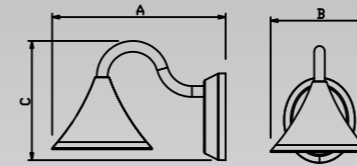

Petunia

Voltage: 220-240V

IP: IP54

Lifespan: > 3 years

CE RoHS ISO9001-2008

ERP Certification

Item No	Power	CCT	Lumen	A	B	C
17904	10W	3000/4000/6000K	720LM	240	138	165

17904