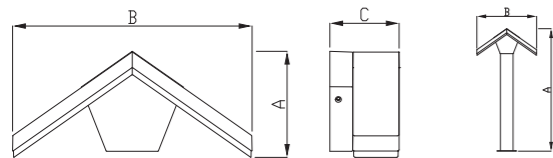

Item no	Lamp	Lumen	A	B	C
17301	90*3014 LED 10W	720LM	126	284	82
17302-580	90*3014 LED 10W	720LM	580	284	97
17302-780	90*3014 LED 10W	720LM	780	284	97
17303	90*3014 LED 10W	720LM	168	284	82

Voltage: 220-240V
IP: IP54
Lifespan: > 3 years

RoHS ISO9001-2008 BSCI
ERP Certification

Darkgrey Silvergrey

Darkgrey Silvergrey