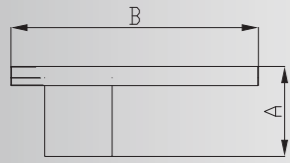

17503
Darkgrey Silvergrey